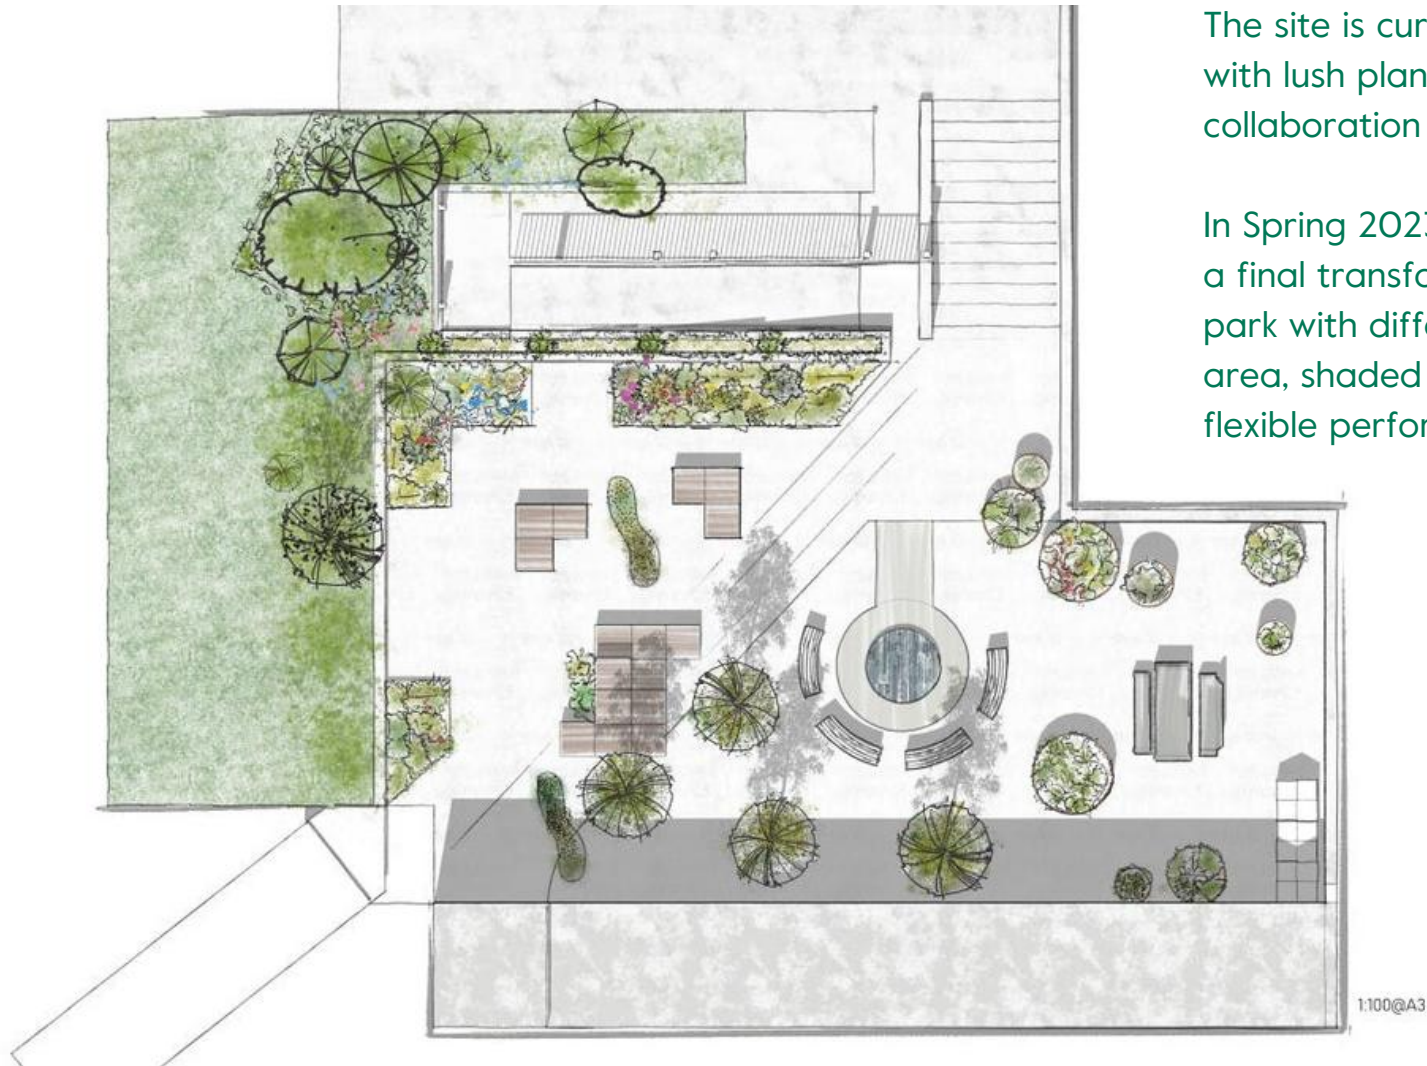

Mafwa Theatre are working alongside local residents to transform the site into a garden for all.

On completion in Spring 2023, the garden will be available for community groups and residents to use for their own events and activities. A flexible performance space within the garden will provide an accessible setting for community performances and creative engagement.

Site Specifications

The space has been designed to be multi-functional with a variety of seating, eating, resting and performance areas to accommodate a range of activities and events within the site.

The site is centrally located and visible from 6 tower blocks within the Lincoln Green estate, making it a vibrant and exciting corner of the estate, used by many residents.

Design Plans

The site is currently a blank canvas with lush planting designed in collaboration with the Plant Room.

In Spring 2023, the site will undergo a final transformation into a pocket park with different zones: a growing area, shaded seating area and two flexible performance spaces.