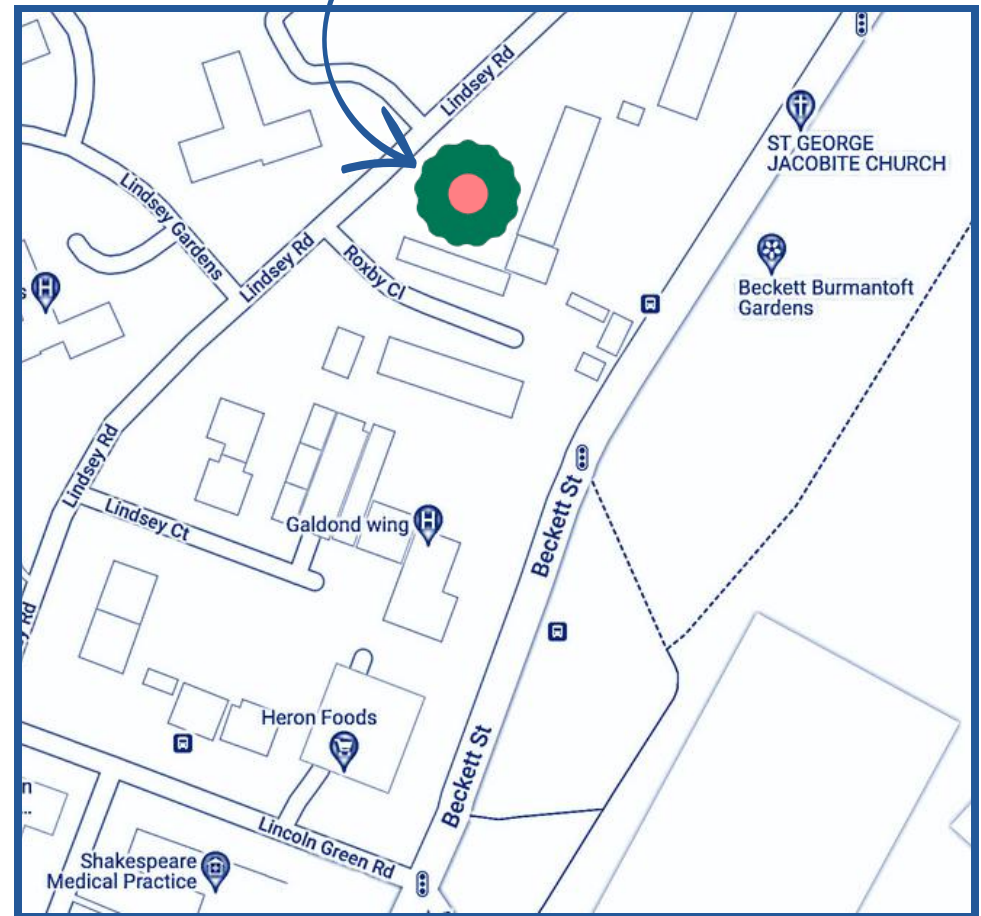

How to find us

Roxby Community Garden is located just off Lindsey Road, nearest postcode is LS9 7PF. Coordinates are 53°48'12.9"N 1°31'27.3"W

Parking

Parking in Lincoln Green is limited to residents only.

There is very limited street parking available.

The nearest car parks are:

Beckett Street Car Park (6 minute walk)

<https://goo.gl/maps/CYYVvoJrUqgUT3Nh7>

Trafalgar Street Car Park (16 minute walk)

<https://goo.gl/maps/7WvtligDdWX59AUy9>

Victoria Leeds Car Park (15 minute walk)

<https://g.page/VictoriaLeedsCarPark?share>

On foot

Lincoln Green Community Garden is around a 30-minute walk from Leeds Train Station or a 20-minute walk from Leeds Bus station.

Bus routes from Leeds City Centre:

First Leeds Number 50A, 11mins

First Leeds Number 49, 15 mins

First Leeds Number 42, 15mins

Nearest stop:

Beckett Street near Lincoln Green Road, Burmantofts

Visit Leeds City journey mapper to plan your journey:

<https://www.firstbus.co.uk/leeds/plan-journey/journey-planner/>