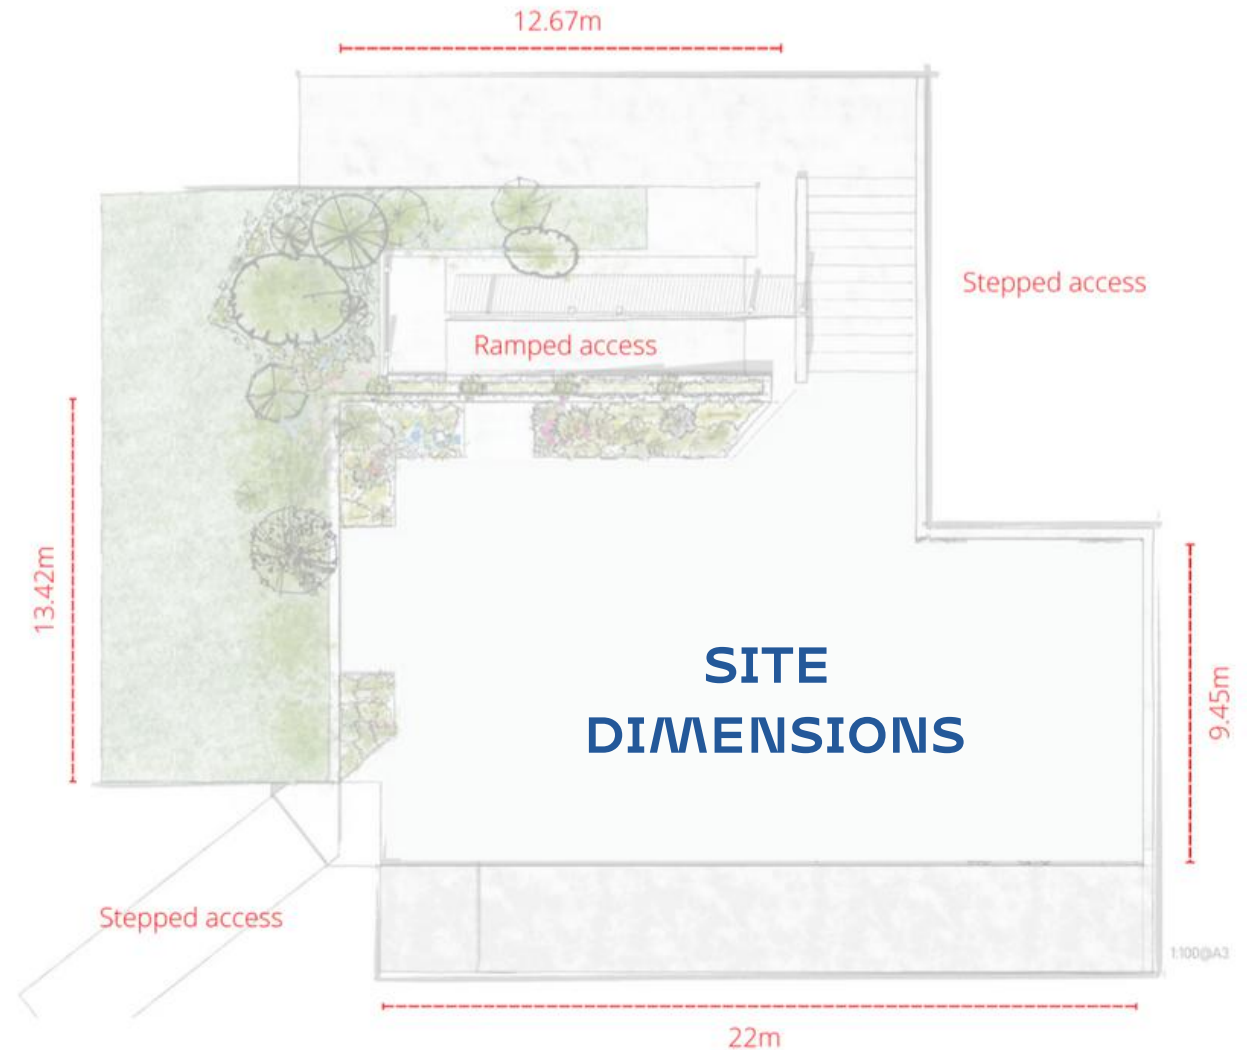

Site Specifications

The space has been designed to be multi-functional with a variety of seating, eating, resting and performance areas to accommodate a range of activities and events within the site.

The site is centrally located and visible from 6 tower blocks within the Lincoln Green estate, making it a vibrant and exciting corner of the estate, used by many residents.

Design Plans

The site is currently a blank canvas with lush planting designed in collaboration with the Plant Room.

In Spring 2023, the site will undergo a final transformation into a pocket park with different zones: a growing area, shaded seating area and two flexible performance spaces.